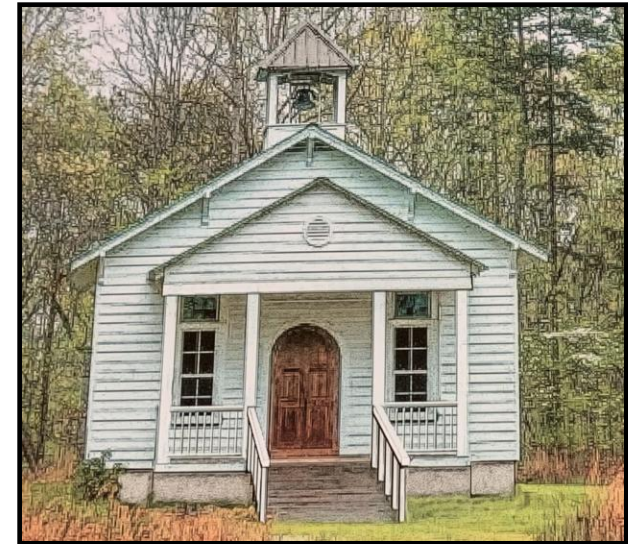

Paving the way...

The New Life Chapel and Courtyard at Hannah's Home

The **New Life Chapel** will provide a gathering place for prayer, meetings, and events in a God centered landmark in the Village of Tequesta, Florida. A brick paved courtyard will add a quiet setting to reflect, pray, heal and celebrate.