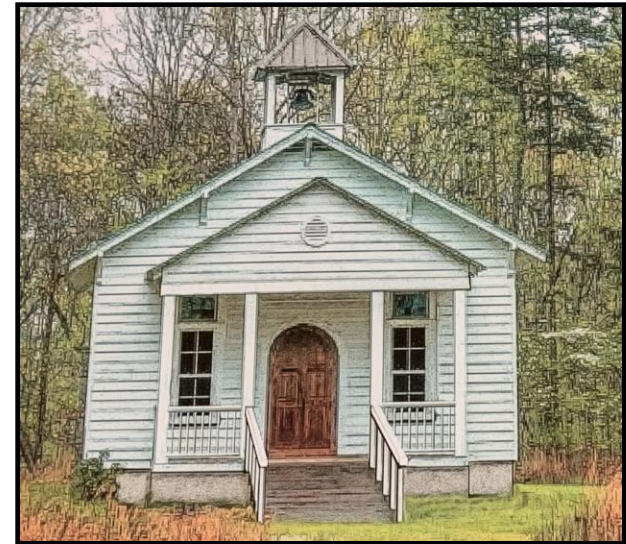

Paving the way...

The New Life Chapel and Courtyard at Hannah's Home