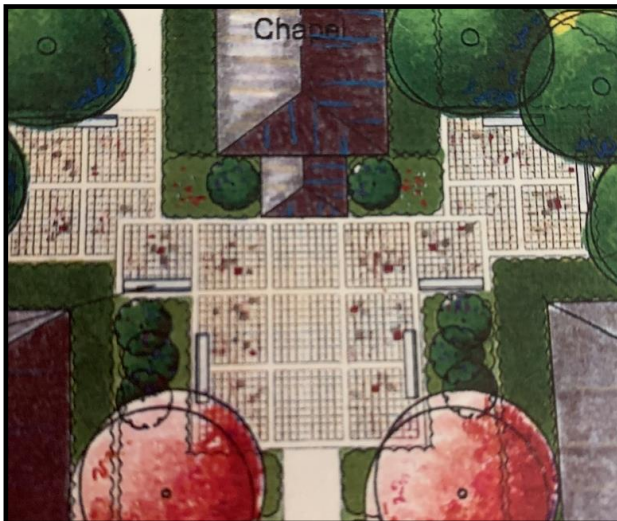

4" x 8" red brick	\$ 100.00
8" x 8" grey brick	\$ 250.00
Bench	\$1,000.00

Name: _____

Address: _____

City/State/Zip: _____

Email: _____

Phone: _____

_____ Enclosed is my check payable to
Hannah's Home of South Florida.

Paving the way...

The New Life Chapel and Courtyard at Hannah's Home

The **New Life Chapel** will provide a gathering place for prayer, meetings, and events in a God centered landmark in the Village of Tequesta, Florida. A brick paved courtyard will add a quiet setting to reflect, pray, heal and celebrate.